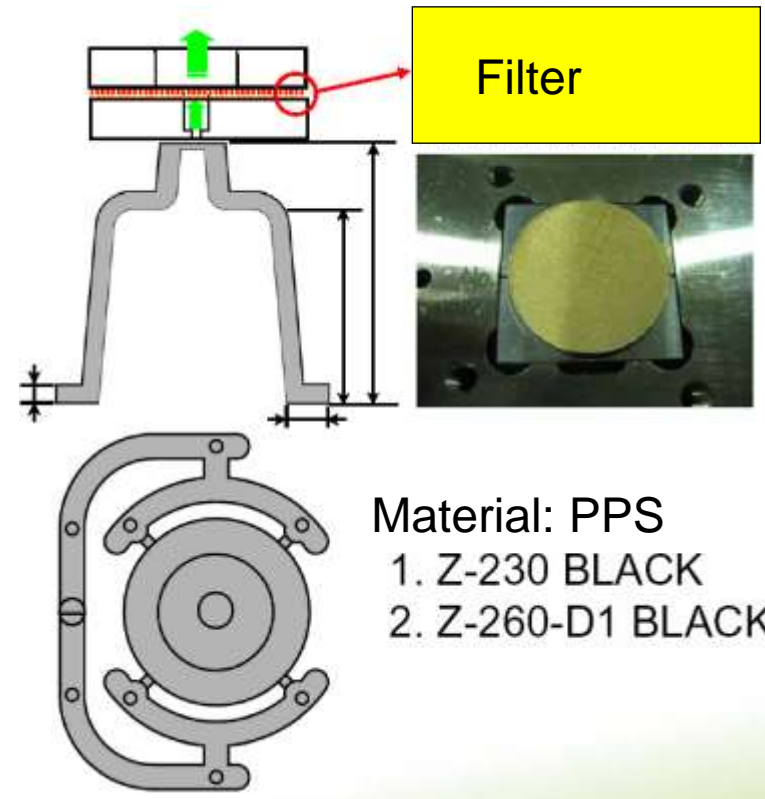

## PPS - Gas Deposit

Application	Sample Mold
Material	(1) Z-230 Black (2) Z-260-D1 Black
Trial	100 Shot Sampling
Evaluation	Monitor its deposit

Mg/100shot

- 25mm Conventional
- 28mm V-Line Plunger