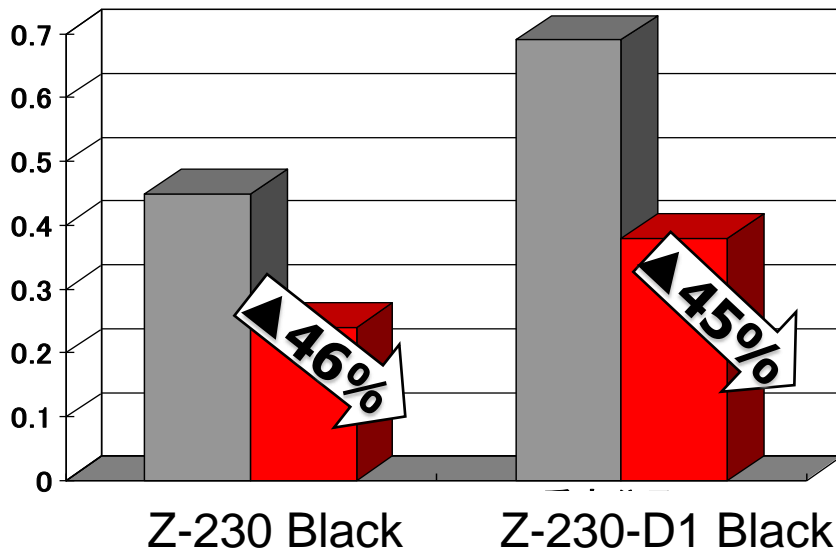

## PPS - Gas Deposit

Application	Sample Mold
Material	(1) Z-230 Black (2) Z-260-D1 Black
Trial	100 Shot Sampling
Evaluation	Monitor its deposit

Mg/100shot

- 25mm Conventional
- 28mm V-Line Plunger