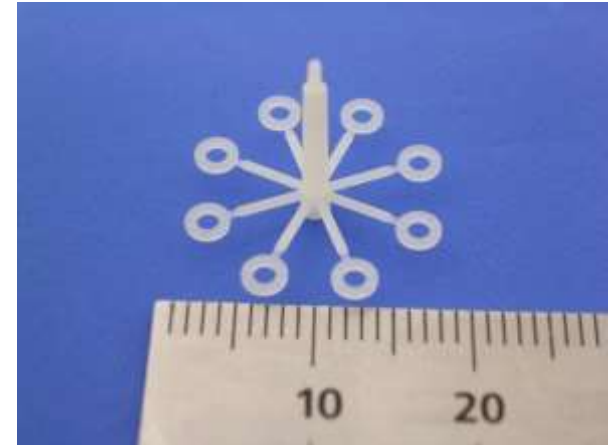

# Micro Washer

Application	Micro Washer
Cycle Time	1.48 sec
Material	PA9T Genesta GN2330
Part Weight	0.003g
Total Shot Weight	0.057cc (0.0901g)
Machine	LP20EH2

Injection Unit: 14mm Screw / 8mm Plunger  
Using 3.0% of Max Shot Size